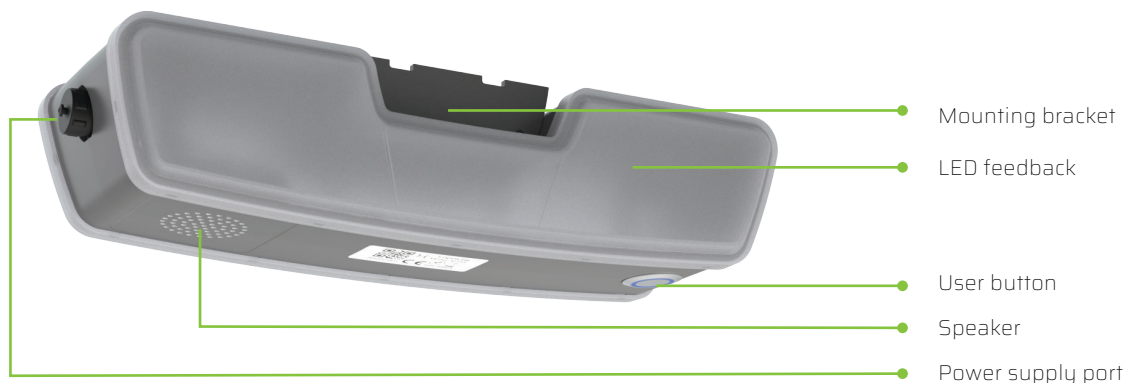

LoposAlert Beacon

Technical specifications model CWB01.

Overview

The beacon warns operators (with a sound and light alarm) when driving near pedestrians equipped with the LoposAlert Wearable. Next to this, the beacon also provides alarms between other moving equipment with a LoposAlert Beacon installed.

Warning distance	Configurable up to 30m
Distancing technology	UWB
Distance measurement accuracy	<15cm
Power supply	12-80V (including DC/DC converter, inputs up to 36V)
Warning types	Sound (max 100dB) and LED
Connectivity	WiFi 802.11 b/g/n - Bluetooth 5.2 - RS232
Dimensions	280 x 100 x 65mm / 11 x 3.9 x 2.5 inches
Weight	400g / 14 ounces
Water resistance	IP67
Operating temp	20°C to +60°C
Certification	CE, FCC